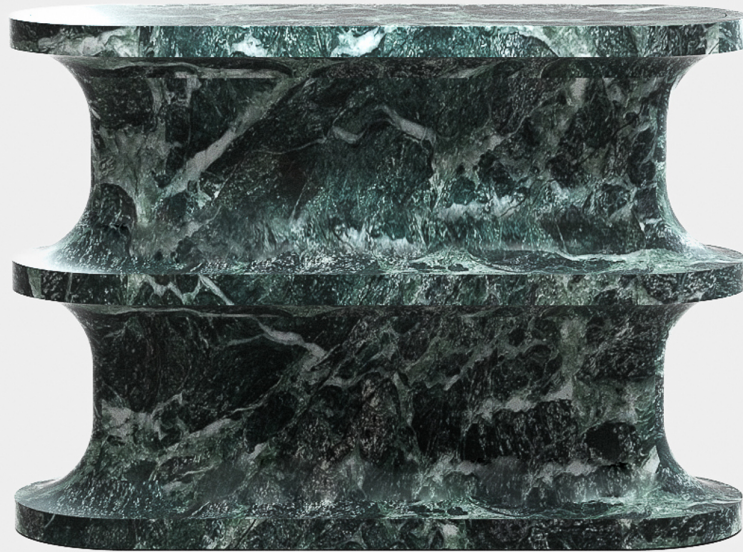

ROMIE II CONSOLE

ARTHUR VALLIN

DESIGNER
Arthur Vallin

ORIGIN
Italy

PRODUCTION
Limited Edition

MATERIALS
Verde Alpi.

DIMENSIONS
W 47.2" x D 15.7" x H 33.5"

CUSTOMIZABLE
Please inquire regarding custom stones and sizes.