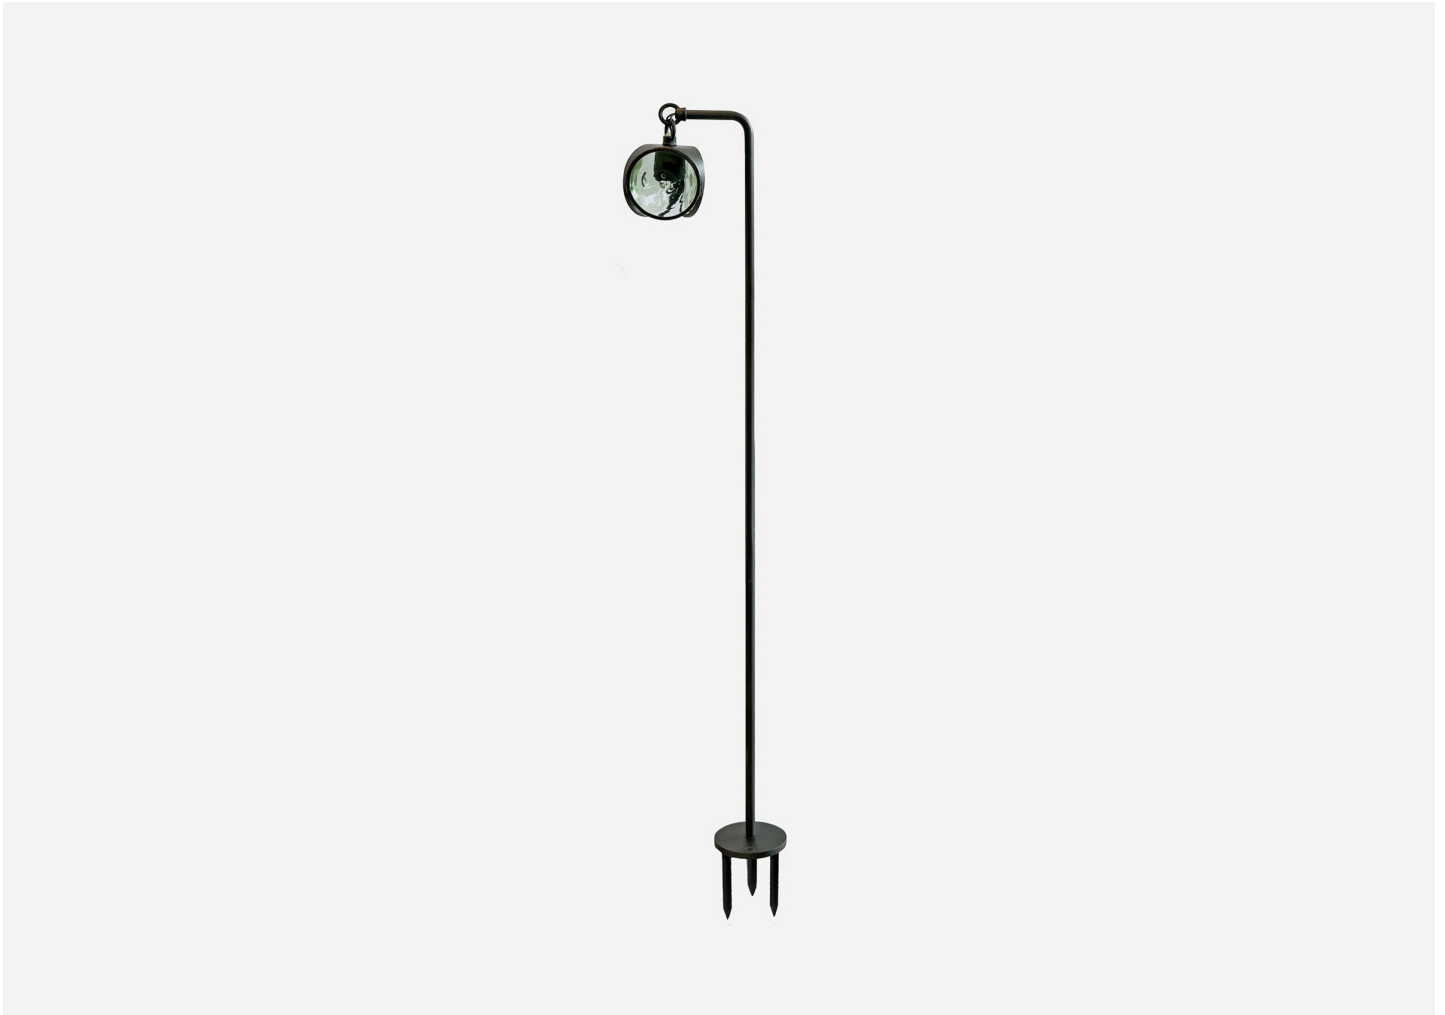

RONDELLE PATH LIGHT

ART LUNA STUDIO

MANUFACTURER
Art Luna Studio

PRODUCTION
Made to Order

DATE
2011

DISCLAIMER
Illumination can be adjusted with a dimmer. Dimmer is not included.

MATERIALS
Brass Frame, Glass.

DIMENSIONS
Overall Height: 12", 18", 24", or 30"
Cord: L 72"

ILLUMINATION
Halogen Bulb: 12V, 10-20 W, 130 Lm, 2900 K.
LED Bulbs: 12V, 10-20 W, 165 Lm, 2700 K.