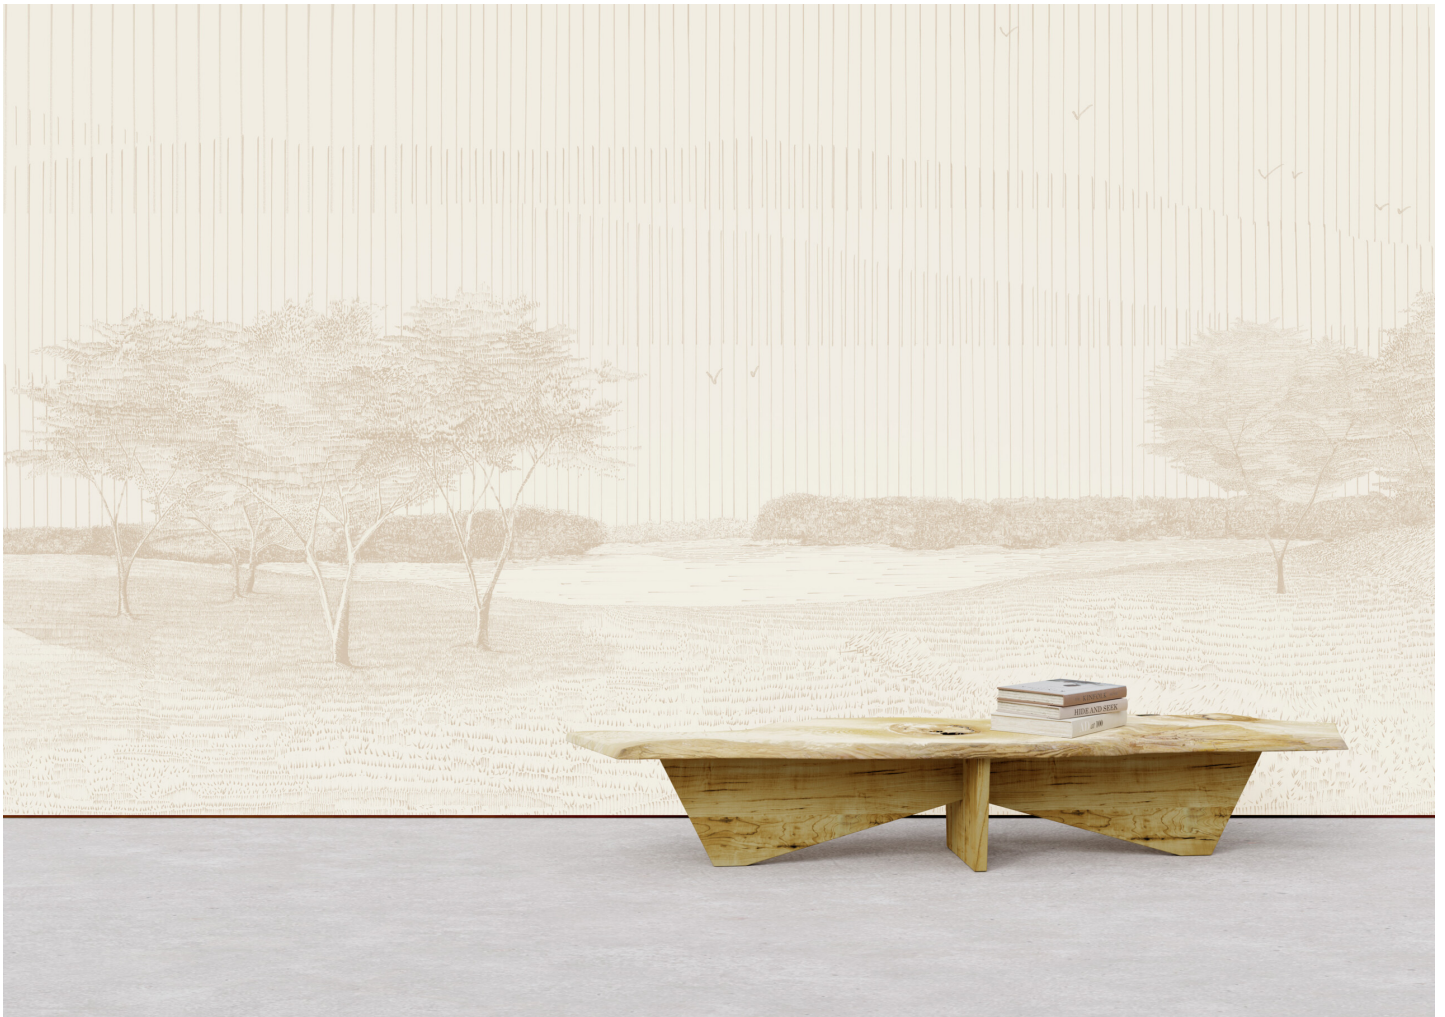

# SCENIC — TERRACE

CALICO WALLPAPER

**MANUFACTURER**  
Calico Wallpaper

**ORIGIN**  
United States

**PRODUCTION**  
Made to Order

**WEIGHT**  
7 oz per linear yd.

**DISCLAIMER**  
Calico Wallpaper creates custom and non-repeating wall art that is specified to fit your project dimensions and appears seamless when installed.

**MATERIALS**  
Clay-Coated Paper.

**DIMENSIONS**  
Panel Width: 26"