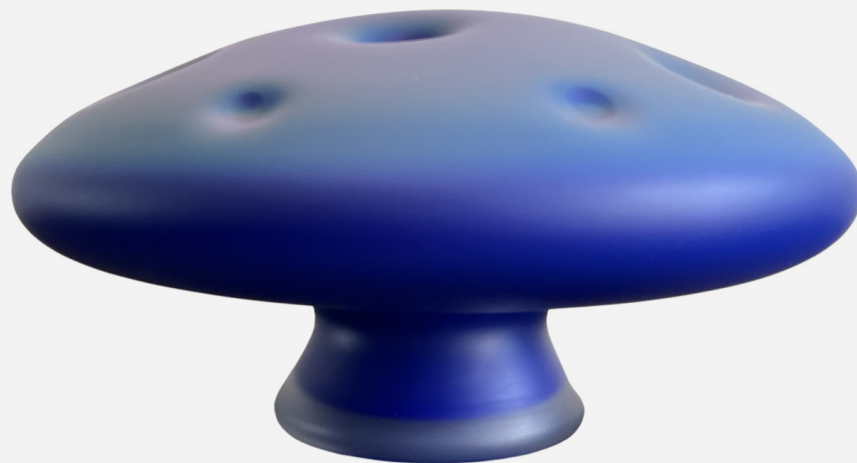

SHROOM 3

KATHERINE GRAY

DESIGNER
Katherine Gray

ORIGIN
United States

PRODUCTION
One of a Kind

DATE
2023

MATERIALS
Iridescent finish on clear sand blasted and etched hand blown glass.

DIMENSIONS
Dia. 12" x H 6.5"