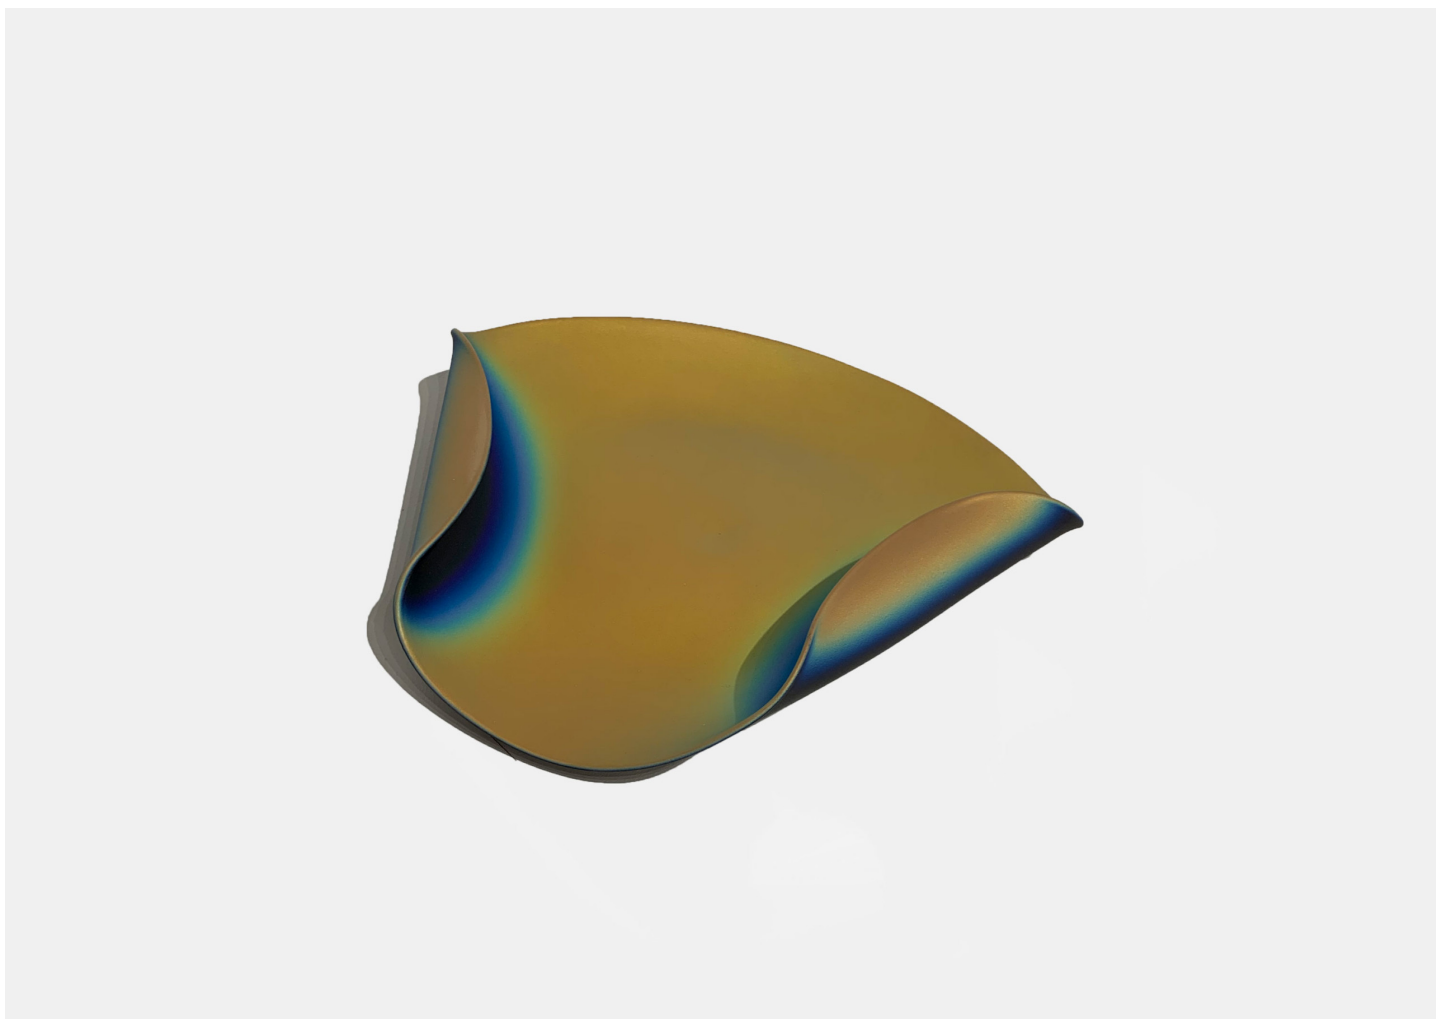

# SPACE WAVE 1000

KATHERINE GRAY

DESIGNER  
Katherine Gray

ORIGIN  
United States

PRODUCTION  
One of a Kind

DATE  
2021

MATERIALS  
Iridescent finish on clear sand blasted and etched hand blown glass.

DIMENSIONS  
L 12" x W 11" x H 3"