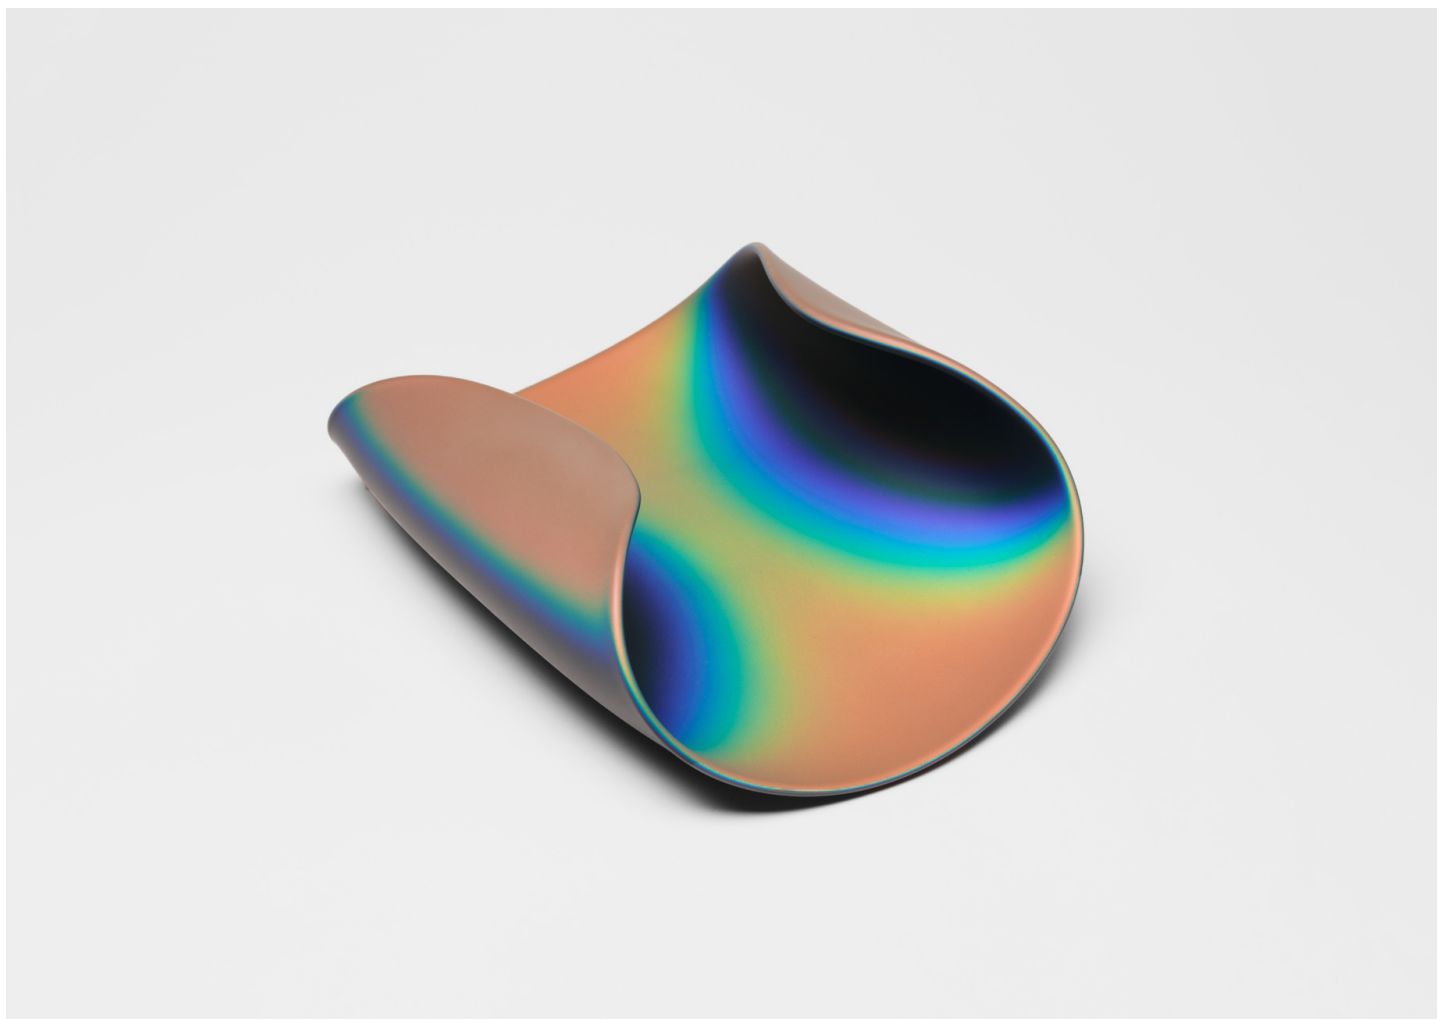

SPACE WAVE 1004 — BLACK

KATHERINE GRAY

DESIGNER
Katherine Gray

ORIGIN
United States

PRODUCTION
One of a Kind

DATE
2021

MATERIALS
Iridescent finish on clear sand blasted and etched hand blown glass.

DIMENSIONS
~ L 12" x W 11" x H 3"