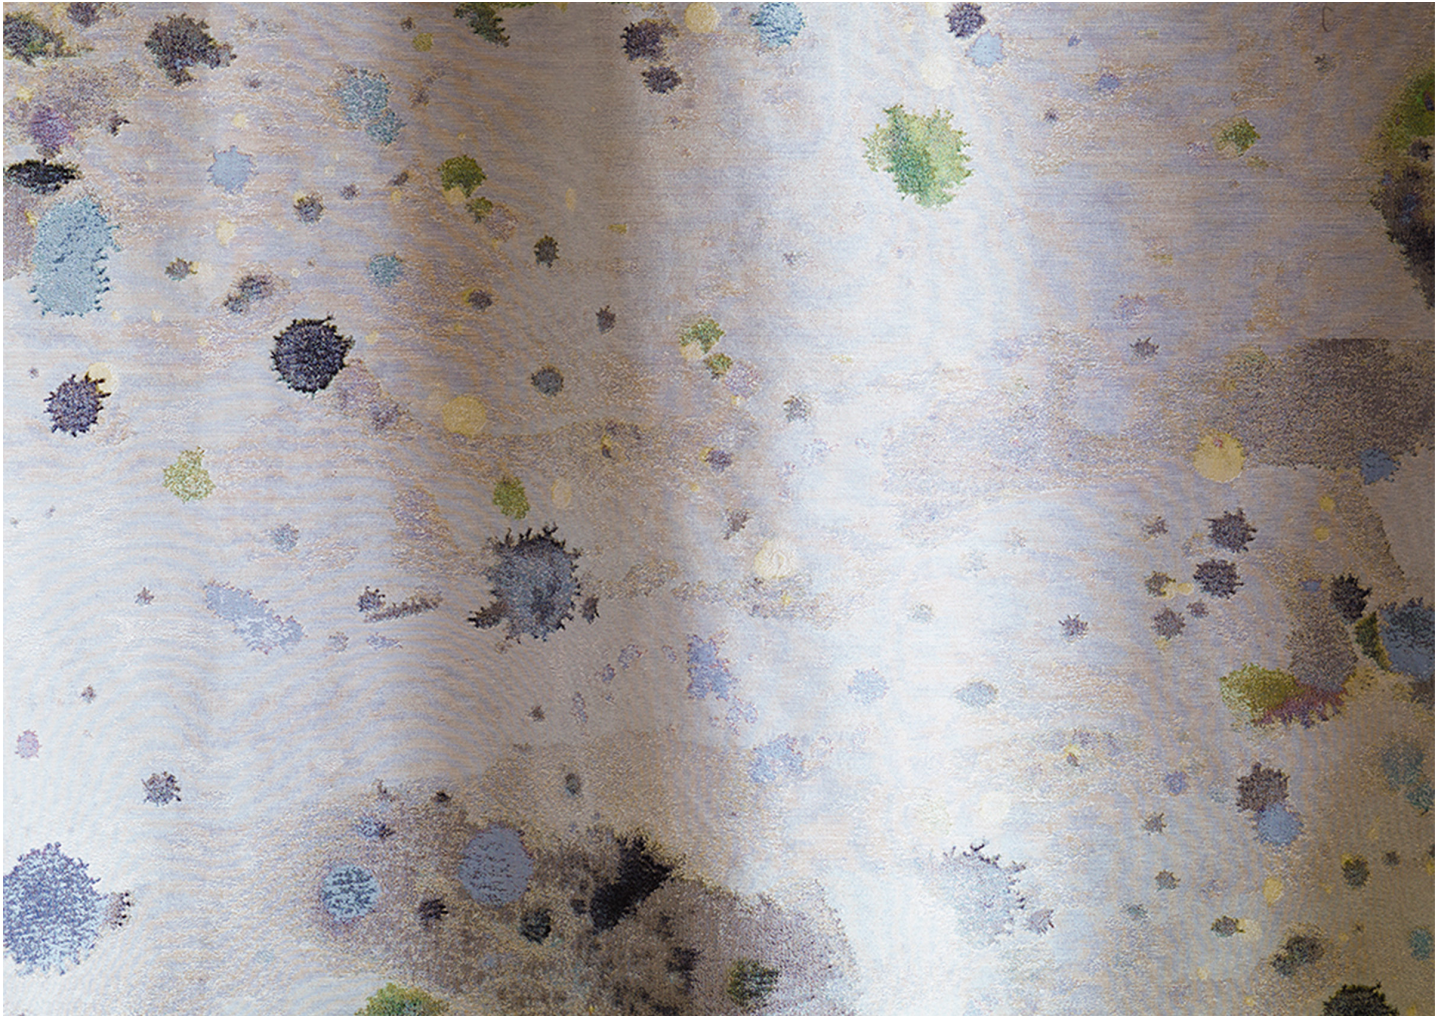

SPLAT LILAC

MARTYN THOMPSON STUDIO

DESIGNER
Martyn Thompson Studio

ORIGIN
United States

PRODUCTION
Made to Order

MATERIALS
Fine jacquard tapestry, 100% Cotton.

DIMENSIONS
Roll Width: 64"
Repeat: 6 Yards