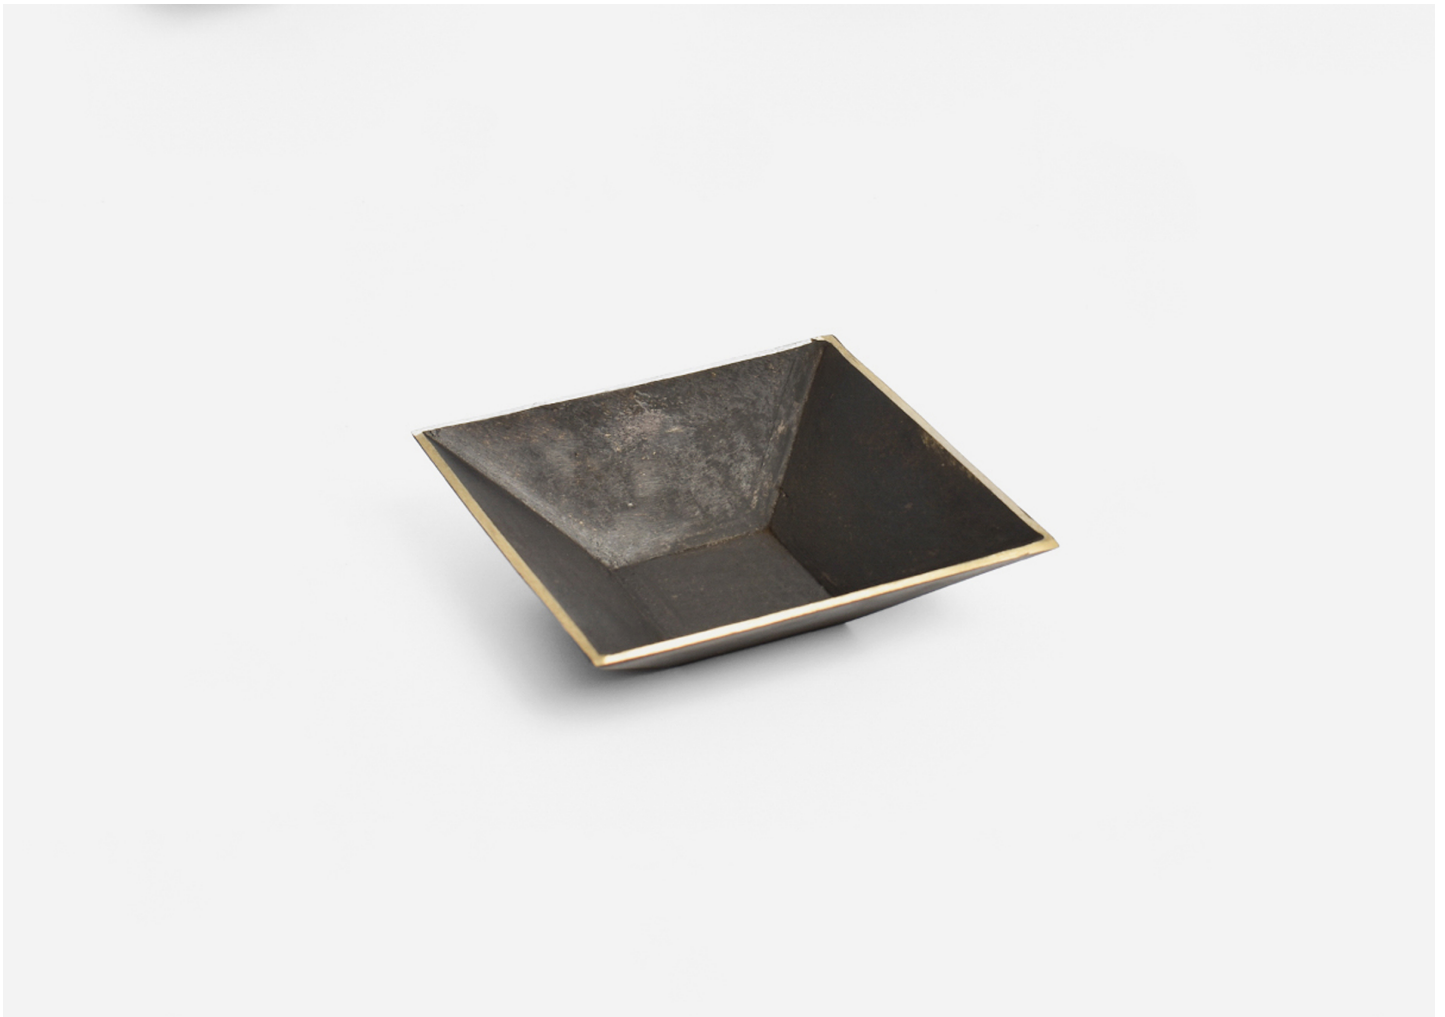

SQUARE ASHTRAY – PATINA

CARL AUBÖCK

MANUFACTURER
Carl Auböck

ORIGIN
Austria

PRODUCTION
Made to Order

MATERIALS
Patinated Brass Cast.

DIMENSIONS
L 5.3" x W 5.3"