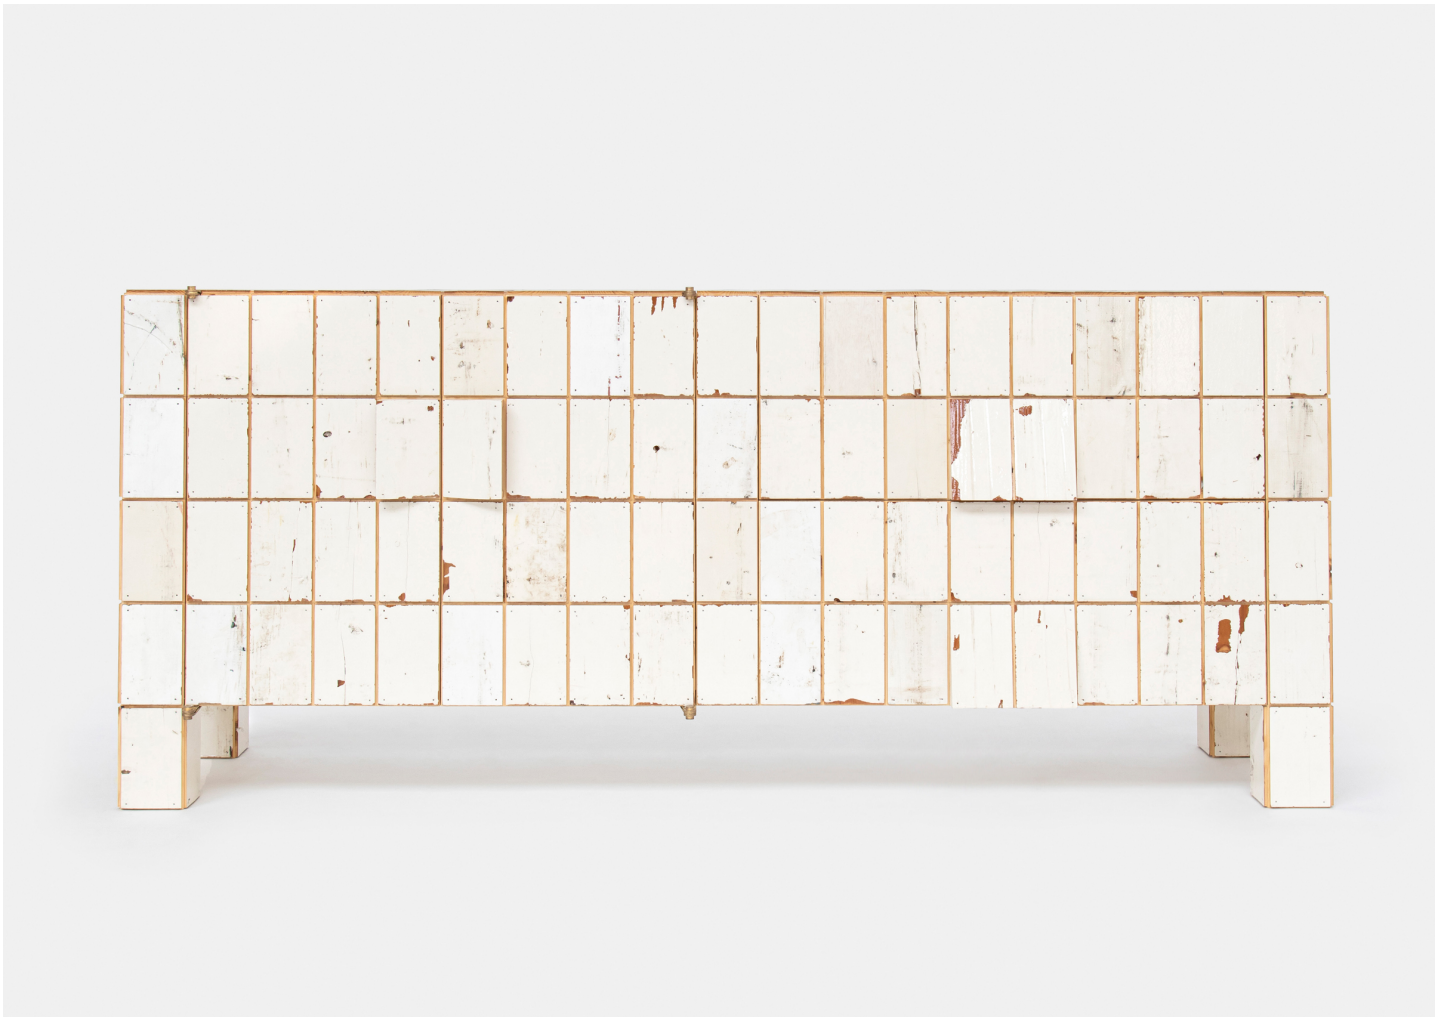

TILE CABINET

PIET HEIN EEK

DESIGNER
Piet Hein Eek

ORIGIN
The Netherlands

PRODUCTION
Made to Order

DISCLAIMER

Due to the found nature of the timber used, each piece will have a unique color combination. Piet Hein Eek will try to match requested color palettes, but cannot guarantee an exact match.

MATERIALS

Scrapwood with High Gloss Lacquer finish. Brass hinges.

DIMENSIONS

L 89.4" x W 19.6" x H 35.4"