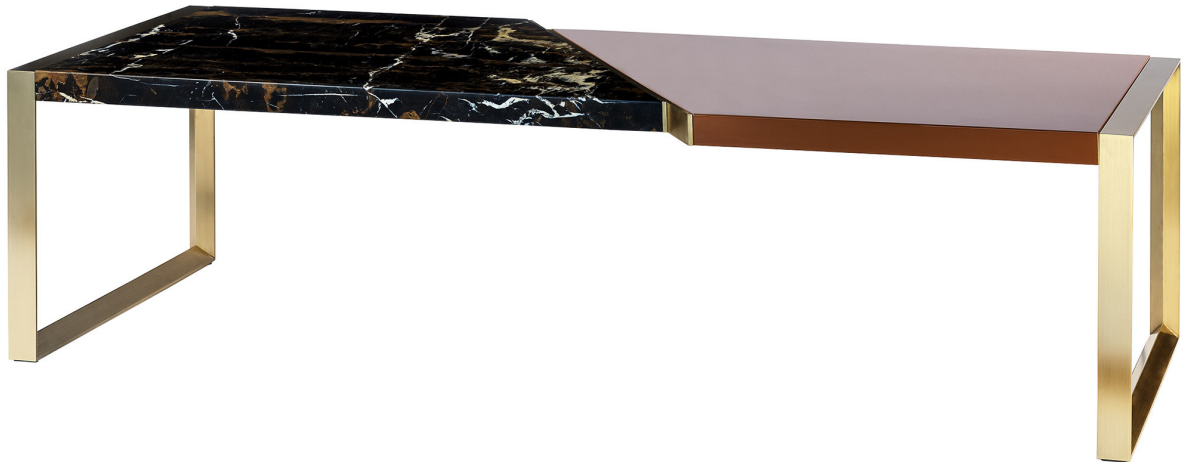

TRAPEZE COFFEE TABLE

HAGIT PINCOVICI

DESIGNER
Hagit Pincovici

ORIGIN
Italy

PRODUCTION
Made to Order

MATERIALS
Lacquered Wood, Black and Gold Marble, Brass.

DIMENSIONS
L 58" x W 27" x H 15.5"