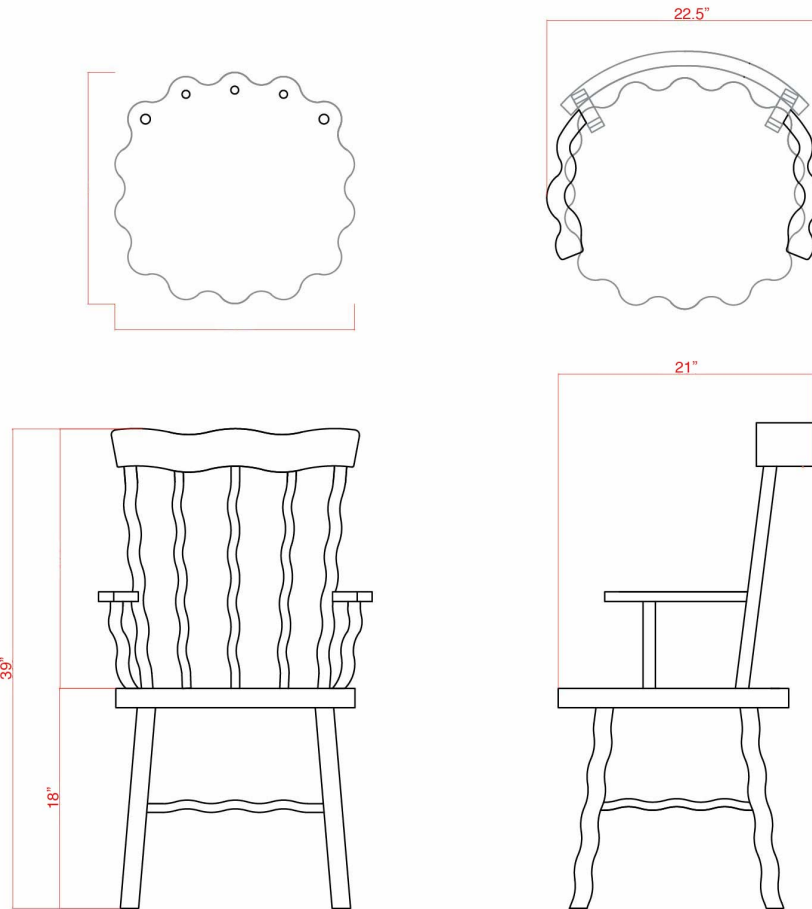

# WINDSOR WITH ARMS

WILKINSON & RIVERA

DESIGNER  
Wilkinson & Rivera

PRODUCTION  
Made to Order

DATE  
2021

MATERIALS  
European Oak or American Black Walnut.

DIMENSIONS  
W 23" x D 21" x H 39"  
Seat Height: 17"