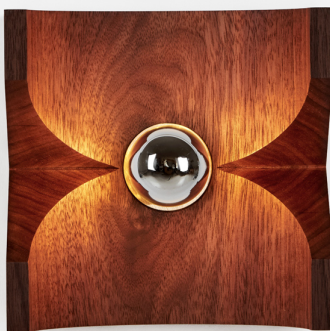

WOOD SCONCE CUT

BLUE GREEN WORKS

MANUFACTURER
Blue Green Works

PRODUCTION
Made to Order

CERTIFICATIONS
UL.

MATERIALS
Oak or Walnut base. Available in Polished Steel or Satin Brass finish.

DIMENSIONS
L 7" W x 7" x D 3.2"