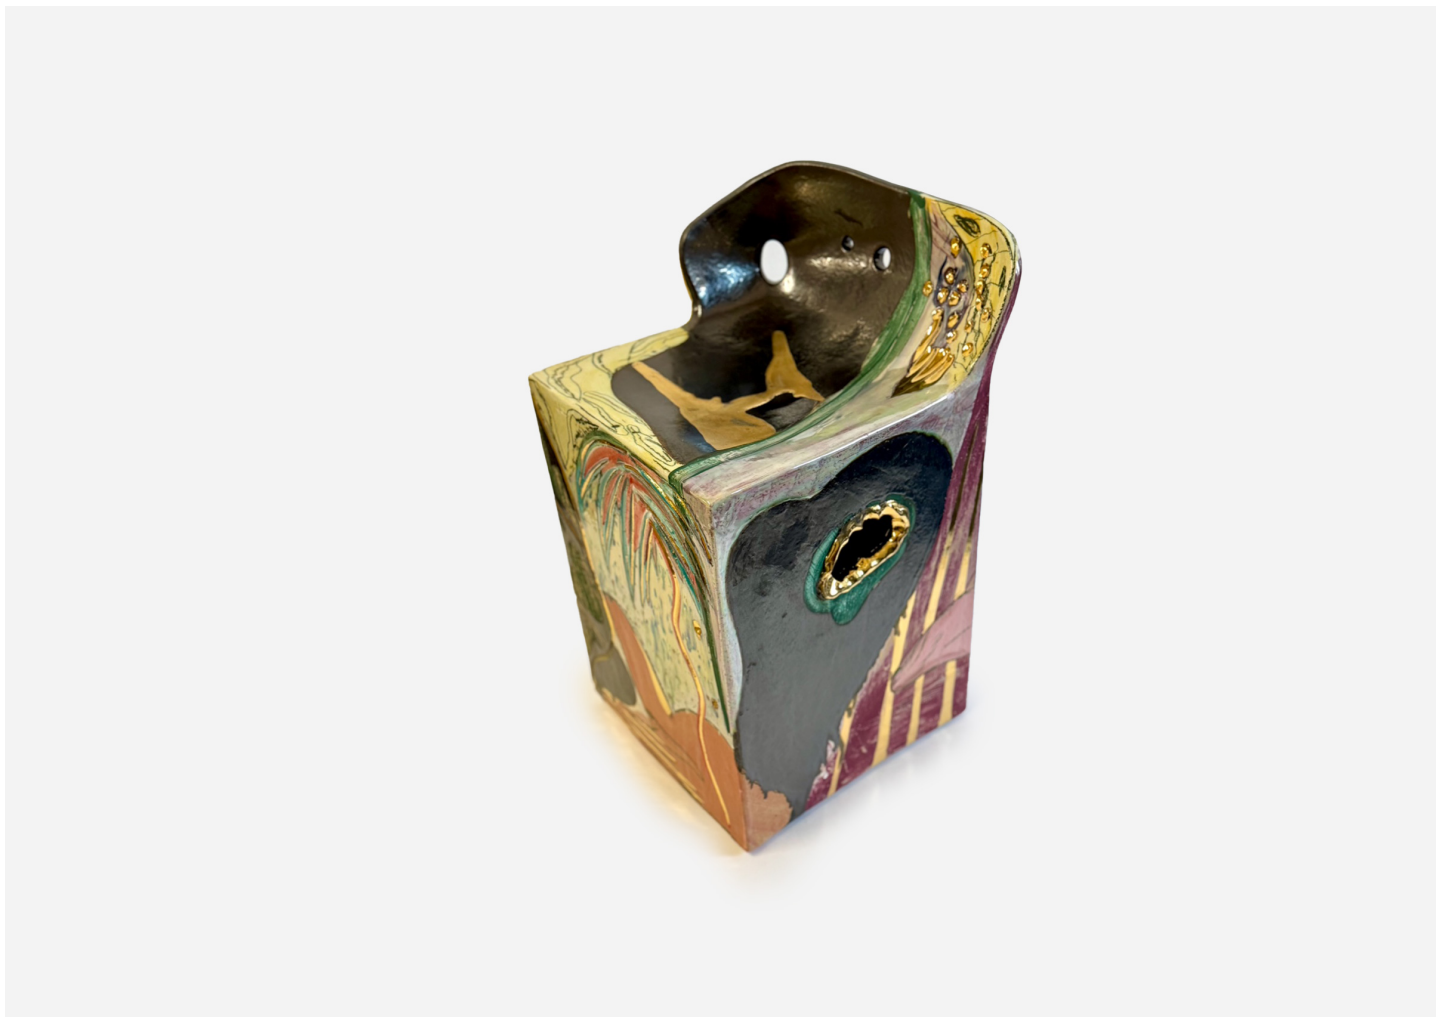

YELLOW PALM SQUARE CHAIR

REINALDO SANGUINO

DESIGNER
Reinaldo Sanguino

ORIGIN
United States

PRODUCTION
One of a Kind

DATE
2024

MATERIALS
Ceramic & Glaze.

DIMENSIONS
L 14" x W 14" x H 25"