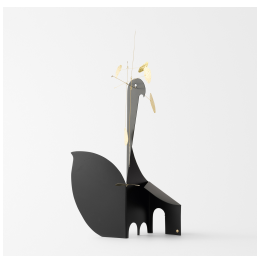

KARL ZAHN

Karl Zahn is a lighting designer based in Brooklyn, New York (RISD '03). Originally from rural Vermont, he spent time as a fabricator in San Francisco before settling in New York to focus on lighting design - finding a home with Lindsey Adelman Studio (2009-2019).