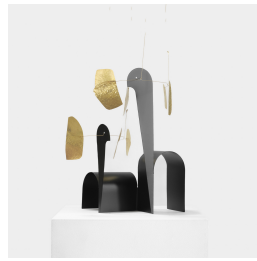

KARL ZAHN

Karl Zahn is a lighting designer based in Brooklyn, New York (RISD '03). Originally from rural Vermont, he spent time as a fabricator in San Francisco before settling in New York to focus on lighting design - finding a home with Lindsey Adelman Studio (2009-2019).

KARL ZAHN

KARL ZAHN

KARL ZAHN

Education

- 2003 BID – Industrial Design, Rhode Island School of Design, Providence, RI
- 2002 Furniture Design, Denmark's Design School

Exhibitions

- 2025 "New in New York" – The Future Perfect, New York, NY
- 2024 "Design Miami" – The Future Perfect, Miami, FL
- 2024 "Design Miami Los Angeles" – The Future Perfect, Los Angeles, CA
- 2023 "Design Miami" – The Future Perfect, Miami, FL
- 2022 "Design Miami/Miami" – The Future Perfect, Miami, FL
- 2022 "Launch of the Goldwyn House" — The Future Perfect, Los Angeles, CA
- 2022 "Momentary Pause" — The Future Perfect, Los Angeles, CA
- 2021 "Design Miami/Miami" – The Future Perfect, Miami, FL
- 2021 "Salon Art + Design" – The Future Perfect, New York, NY
- 2019 "Warriors & Weather" – E.R. Butler Showroom, New York, NY
- 2019 "The Chair" – The Future Perfect, New York, NY
- 2018 "Weather Experiments" – Roll & Hill Showroom, New York, NY
- 2017 "Outlines" – The Future Perfect, New York, NY
- 2017 "Afterglow" – Lindsey Adelman Studio, Kingdom Collection, New York, NY
- 2016 "Hotel Wallpaper* / Handmade" – Milan, IT
- 2016 "Demeter and Atlas" – Roll & Hill Showroom, New York, NY
- 2015 "Rise" – E.R. Butler Showroom, New York, NY
- 2015 "Cora and Bounce" – Roll & Hill Showroom, New York, NY
- 2014 "Momentum" – MATTER, New York, NY
- 2009 "M+D+F" – Vladimir Mirror, Design Within Reach, New York, NY