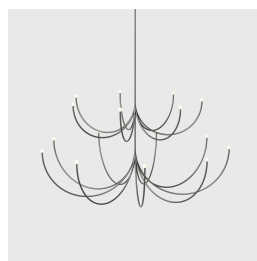

PHILIPPE MALOUIN

Canadian Philippe Malouin is a London-based architectural and interiors designer who produces highly coveted furniture and home design objects. Streamlined, rigorous and contemporary, Malouin's pieces marry function with a modern edge - a combination that has earned him a reputation as one of the most compelling voices in modern design.