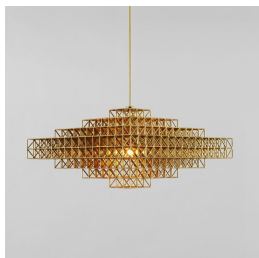

PHILIPPE MALOUIN

Canadian Philippe Malouin is a London-based architectural and interiors designer who produces highly coveted furniture and home design objects. Streamlined, rigorous and contemporary, Malouin's pieces marry function with a modern edge - a combination that has earned him a reputation as one of the most compelling voices in modern design.