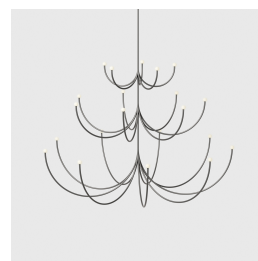

PHILIPPE MALOUIN

Canadian Philippe Malouin is a London-based architectural and interiors designer who produces highly coveted furniture and home design objects. Streamlined, rigorous and contemporary, Malouin's pieces marry function with a modern edge - a combination that has earned him a reputation as one of the most compelling voices in modern design.