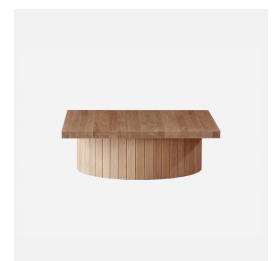

PHILIPPE MALOUIN

Canadian Philippe Malouin is a London-based architectural and interiors designer who produces highly coveted furniture and home design objects. Streamlined, rigorous and contemporary, Malouin's pieces marry function with a modern edge - a combination that has earned him a reputation as one of the most compelling voices in modern design.