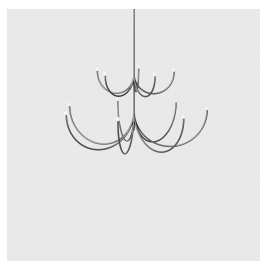

PHILIPPE MALOUIN

Canadian Philippe Malouin is a London-based architectural and interiors designer who produces highly coveted furniture and home design objects. Streamlined, rigorous and contemporary, Malouin's pieces marry function with a modern edge - a combination that has earned him a reputation as one of the most compelling voices in modern design.