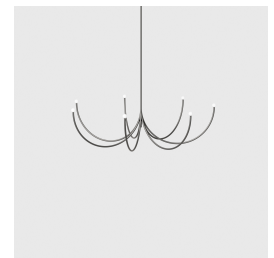

PHILIPPE MALOUIN

Canadian Philippe Malouin is a London-based architectural and interiors designer who produces highly coveted furniture and home design objects. Streamlined, rigorous and contemporary, Malouin's pieces marry function with a modern edge - a combination that has earned him a reputation as one of the most compelling voices in modern design.