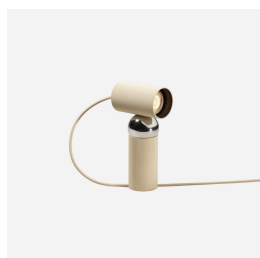

PHILIPPE MALOUIN

Canadian Philippe Malouin is a London-based architectural and interiors designer who produces highly coveted furniture and home design objects. Streamlined, rigorous and contemporary, Malouin's pieces marry function with a modern edge - a combination that has earned him a reputation as one of the most compelling voices in modern design.