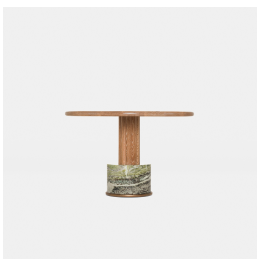

ORIOR

Brian and Rosie McGuigan designed and built furniture in Denmark in the 1970s. Upon returning to Ireland in 1979 Orior was born.

ORIOR

ORIOR