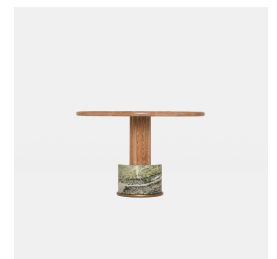

ORIOR

Brian and Rosie McGuigan designed and built furniture in Denmark in the 1970s. Upon returning to Ireland in 1979 Orior was born.

ORIOR

ORIOR