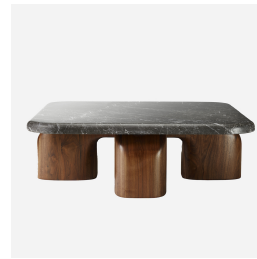

ORIOR

Brian and Rosie McGuigan designed and built furniture in Denmark in the 1970s. Upon returning to Ireland in 1979 Orior was born.

ORIOR

ORIOR