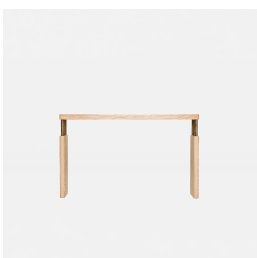

ORIOR

Brian and Rosie McGuigan designed and built furniture in Denmark in the 1970s. Upon returning to Ireland in 1979 Orior was born.

ORIOR

ORIOR