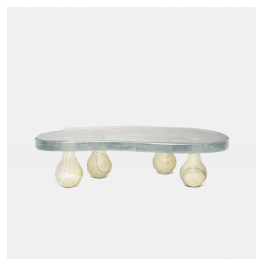

ORIOR

Brian and Rosie McGuigan designed and built furniture in Denmark in the 1970s. Upon returning to Ireland in 1979 Orior was born.

ORIOR

ORIOR