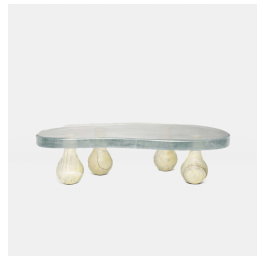

ORIOR

Brian and Rosie McGuigan designed and built furniture in Denmark in the 1970s. Upon returning to Ireland in 1979 Orior was born.

ORIOR

ORIOR